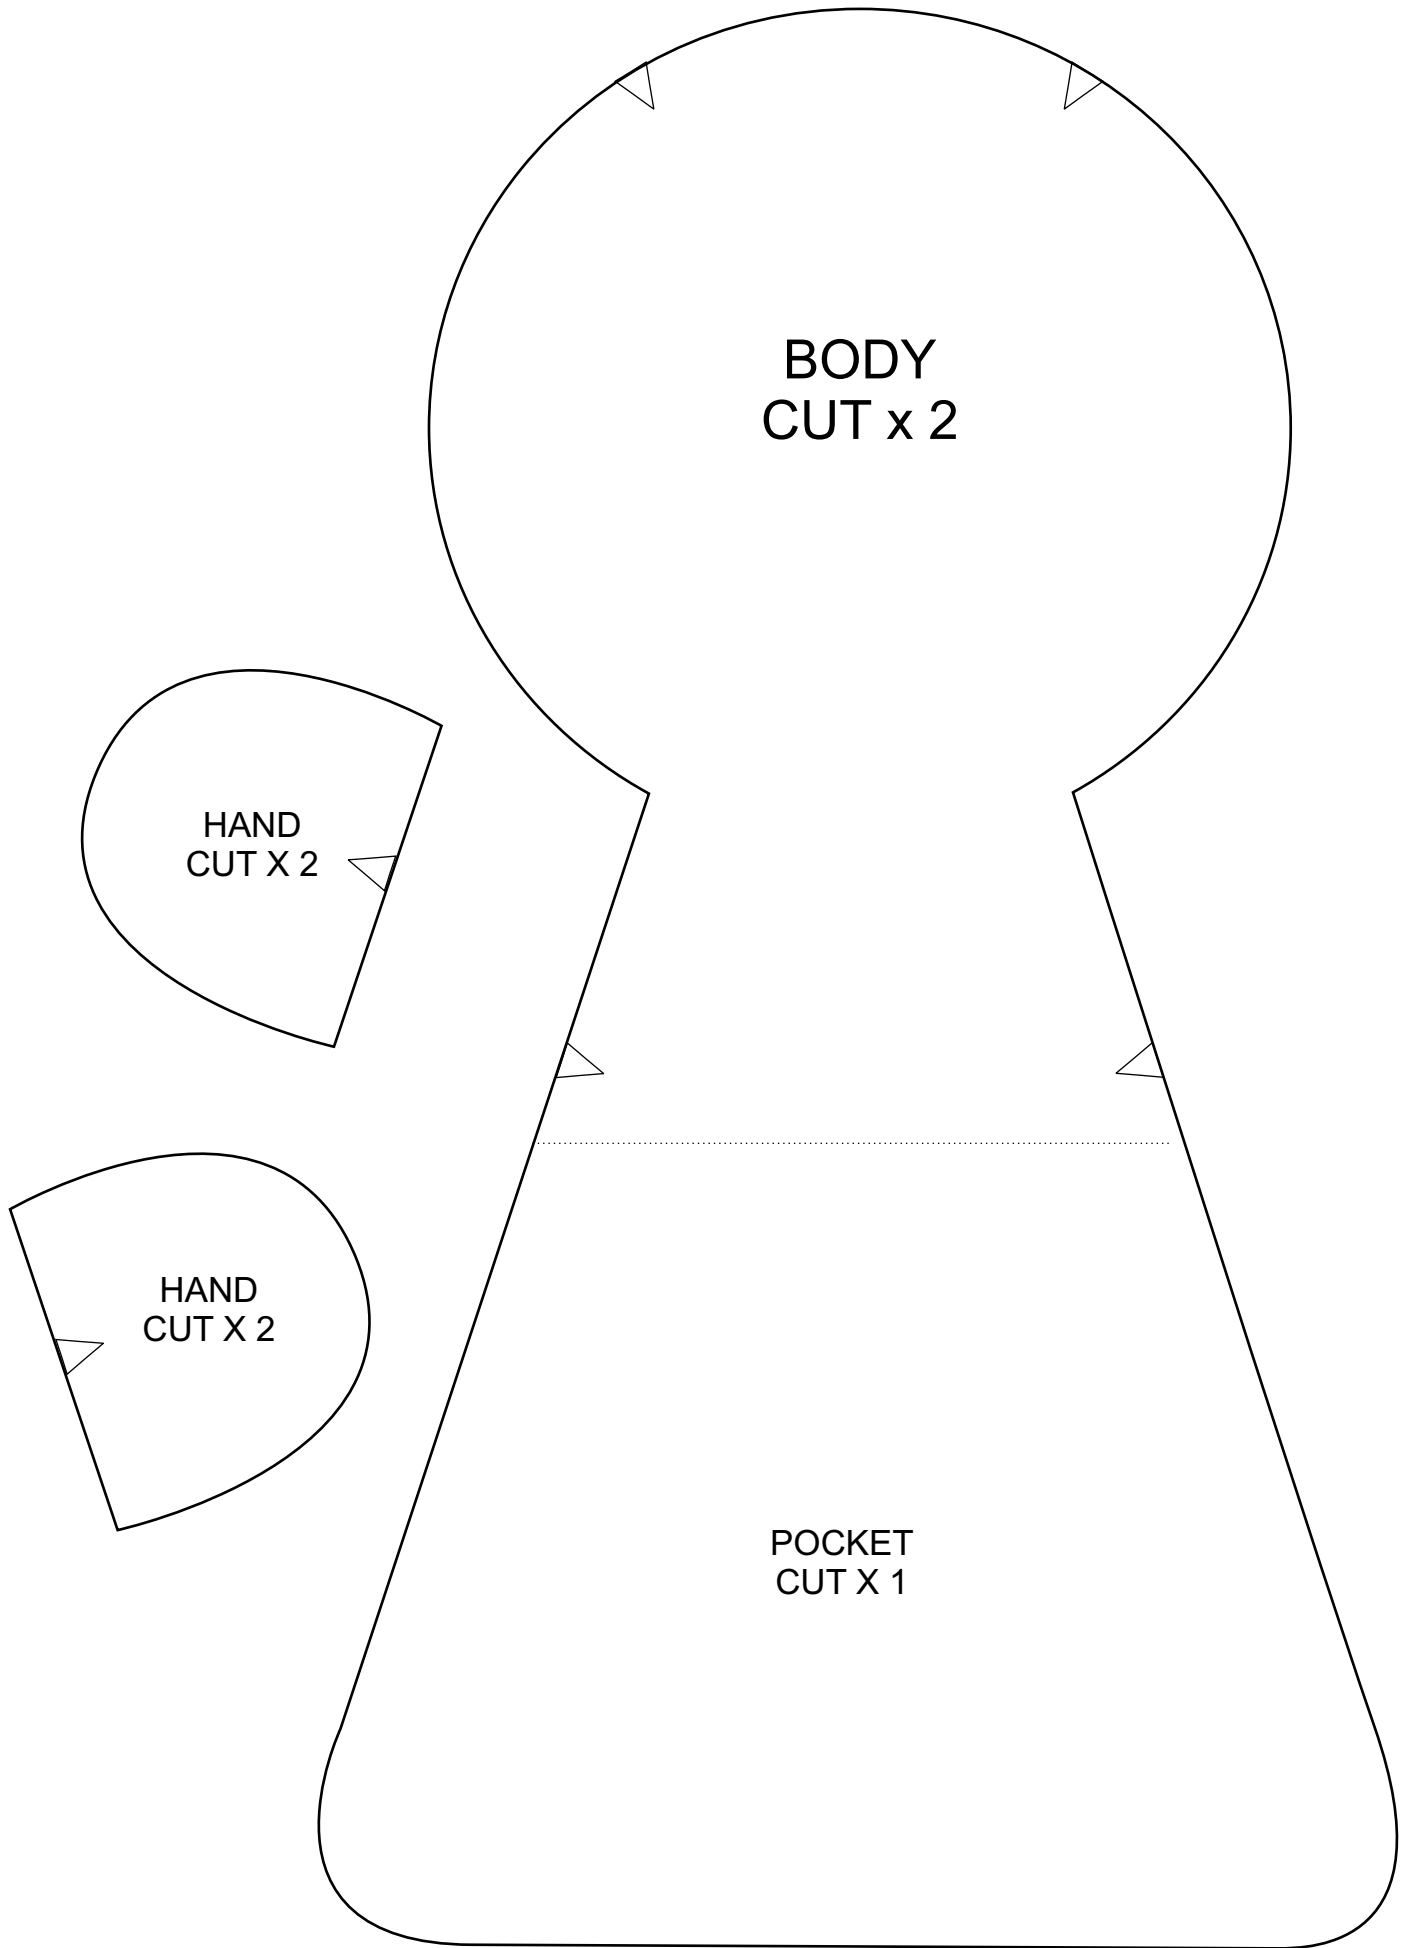

EASTER BUNNY STICK

SEWING PATTERN

TEST
SQUARE
30mm x 30mm

BODY
CUT x 2

HAND
CUT X 2

HAND
CUT X 2

POCKET
CUT X 1

Applique Shapes Pattern