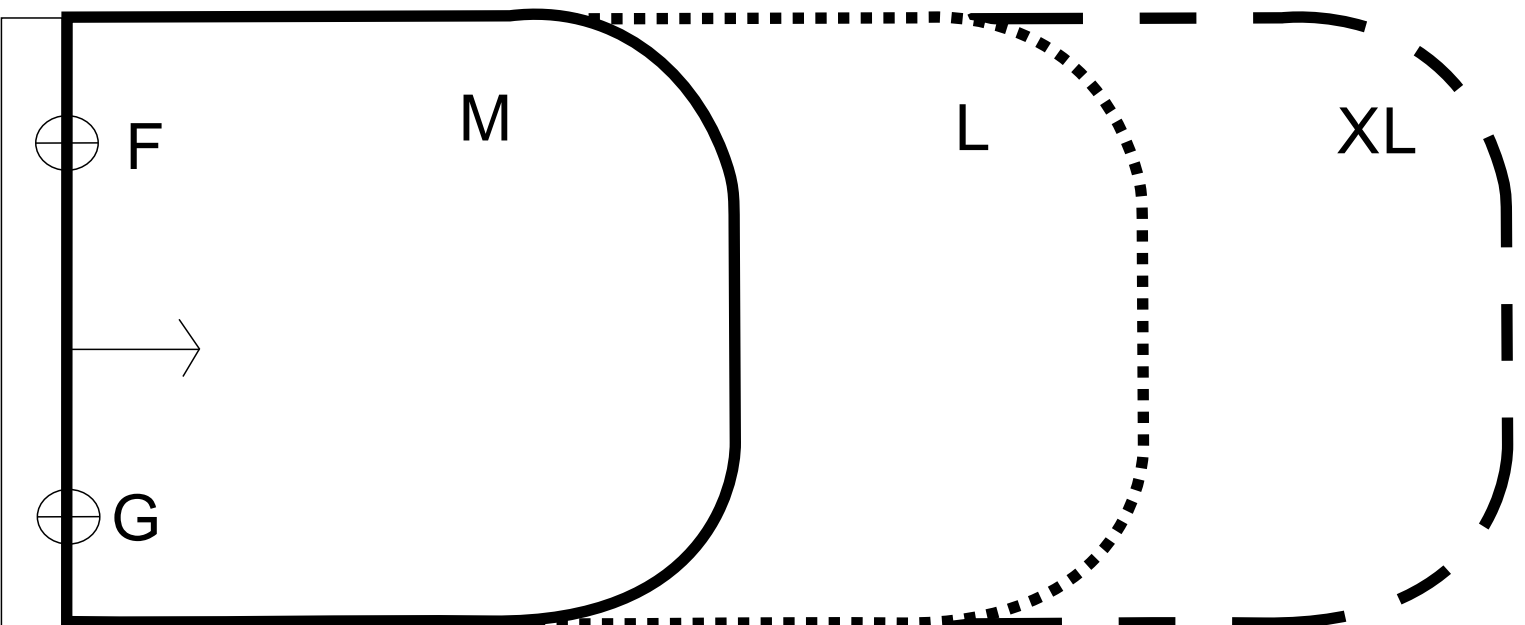

DOG COAT PATTERN

Medium - Large - Extra Large

www.echidnasewing.com.au

1800 000 360

TEST
SQUARE

50mm x 50mm

1/4" Seams
Cut 1 Outer
Cut 1 Lining

F

DOG COAT
PATTERN

A

B