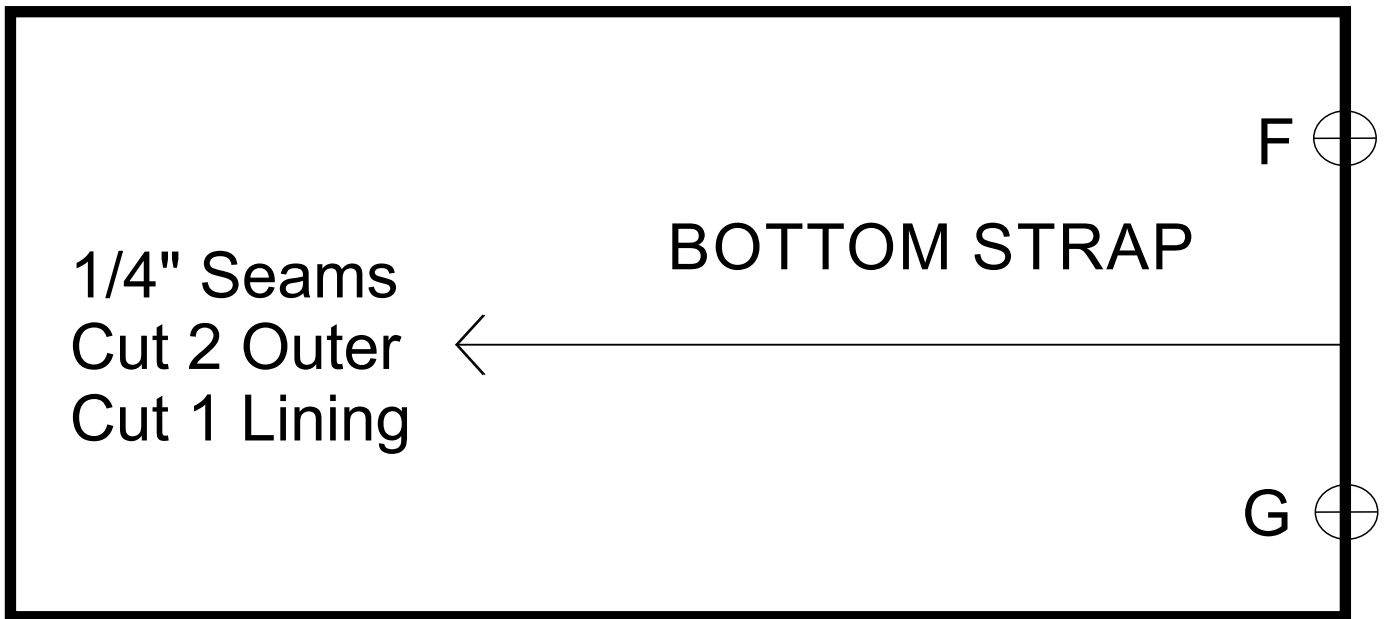

DOG COAT PATTERN

Medium - Large - Extra Large

www.echidnasewing.com.au

1800 000 360

TEST
SQUARE

50mm x 50mm

1/4" Seams
Cut 1 Outer
Cut 1 Lining

F

DOG COAT
PATTERN

A

B