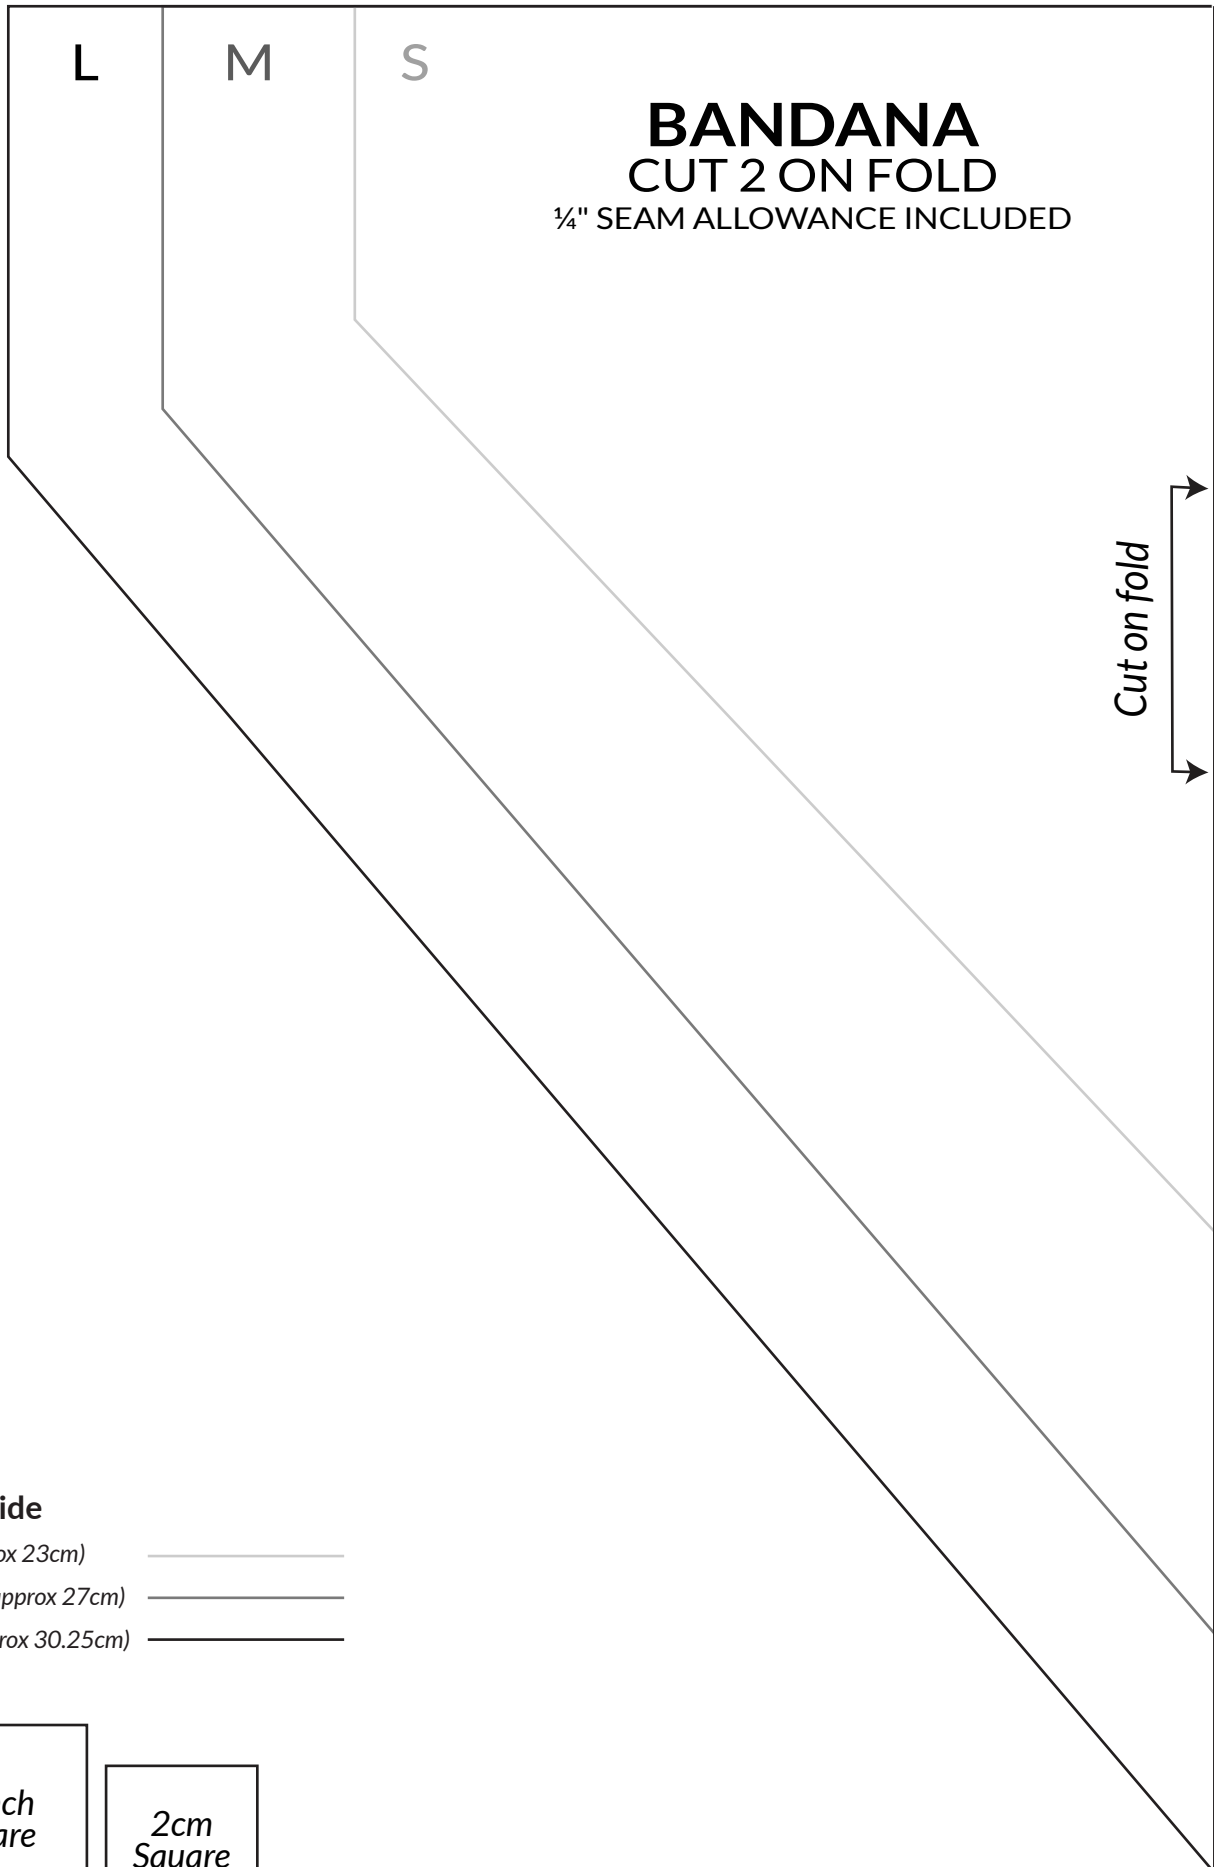

DOG BANDANA (OVER COLLAR) SEWING PATTERN

Size Guide

S: 9" (approx 23cm) _____

M: 10.5" (approx 27cm) _____

L: 12" (approx 30.25cm) _____