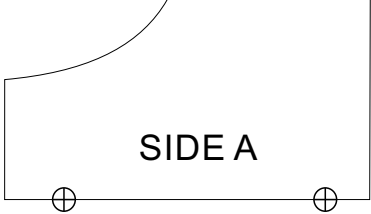

TEST
SQUARE

50mm x 50mm

THIS EDGE CONNECT TO PILLOW - LEAVE OPEN

WHITE EYE
CUT 2

BROWN NOSE
Cut 1

BROWN EAR
Cut 4

**LIGHT BROWN
EYE PATCH
CUT 1**

Piece 1

Piece 1

**DOG PILLOW
CUT 2**

SIDE C

SIDE A

Piece 2

SIDE C

SIDE B

SIDE A