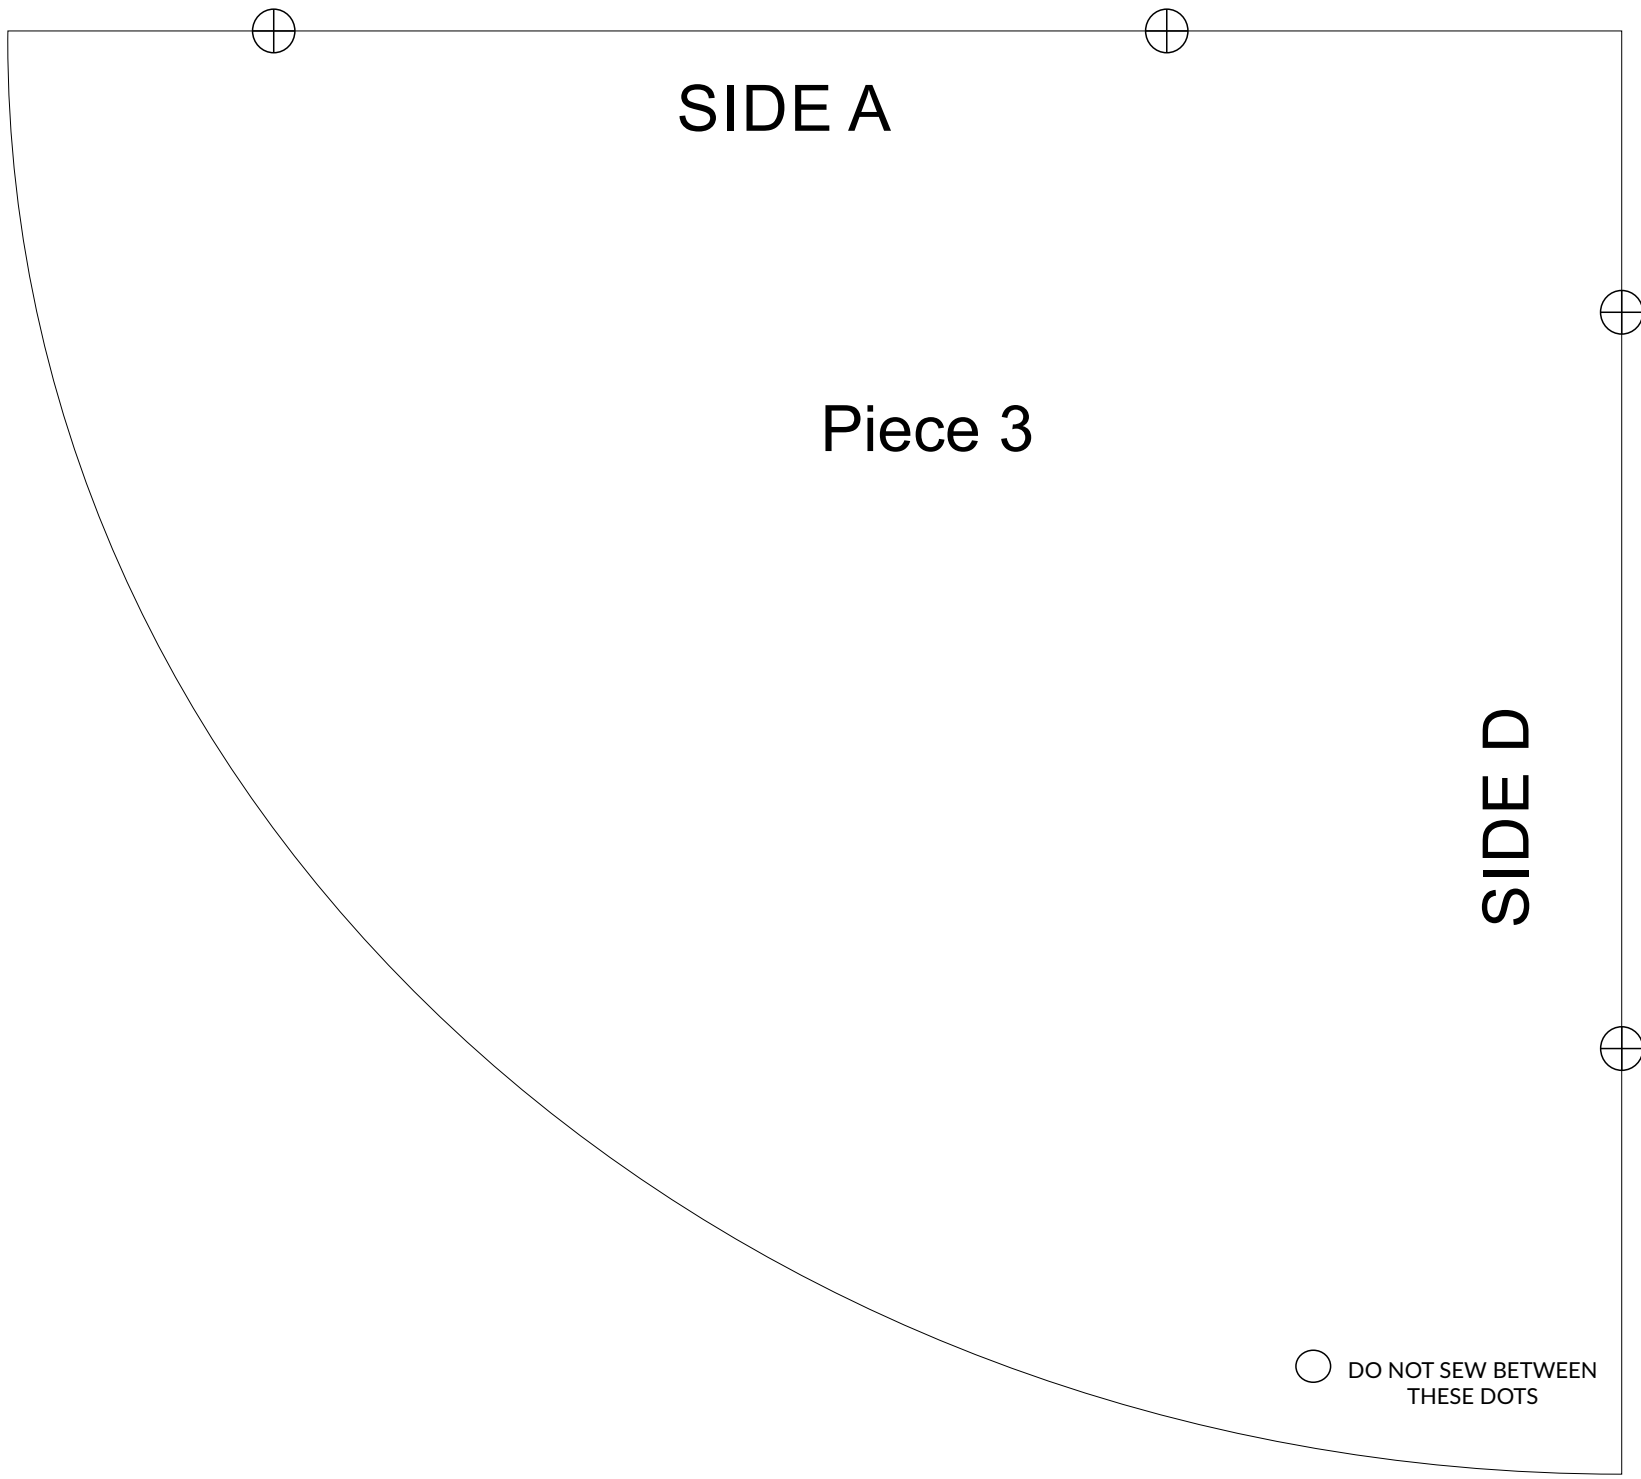

TEST
SQUARE

50mm x 50mm

THIS EDGE CONNECT TO PILLOW - LEAVE OPEN

WHITE EYE
CUT 2

BROWN NOSE
Cut 1

BROWN EAR
Cut 4

**LIGHT BROWN
EYE PATCH
CUT 1**

Piece 1

Piece 1

**DOG PILLOW
CUT 2**

SIDE C

SIDE A

Piece 2

SIDE C

SIDE B

SIDE A

Piece 3

SIDE D

○ DO NOT SEW BETWEEN THESE DOTS

SIDE B

Piece 4

SIDE D