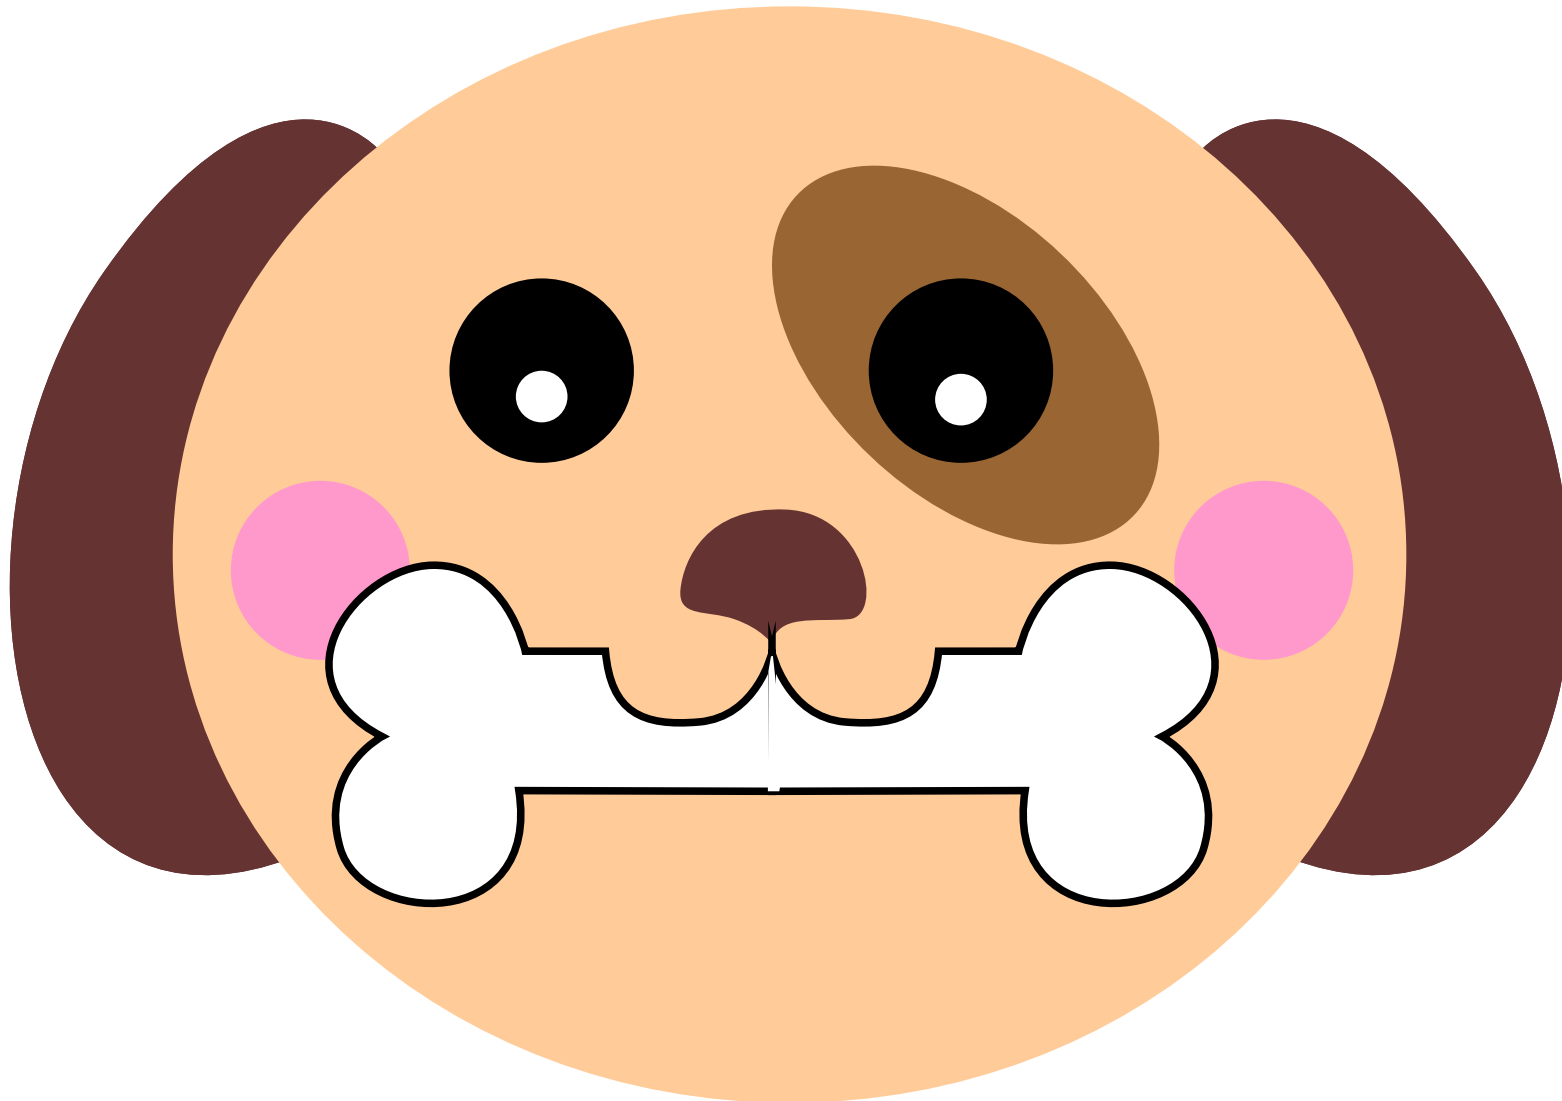

TEST
SQUARE

50mm x 50mm

THIS EDGE CONNECT TO PILLOW - LEAVE OPEN

WHITE EYE
CUT 2

BROWN NOSE
Cut 1

BROWN EAR
Cut 4

**LIGHT BROWN
EYE PATCH
CUT 1**

Piece 1

Piece 1

**DOG PILLOW
CUT 2**

SIDE C

SIDE A

Piece 2

SIDE C

SIDE B

SIDE A

Piece 3

SIDE D

○ DO NOT SEW BETWEEN THESE DOTS

SIDE B

Piece 4

SIDE D