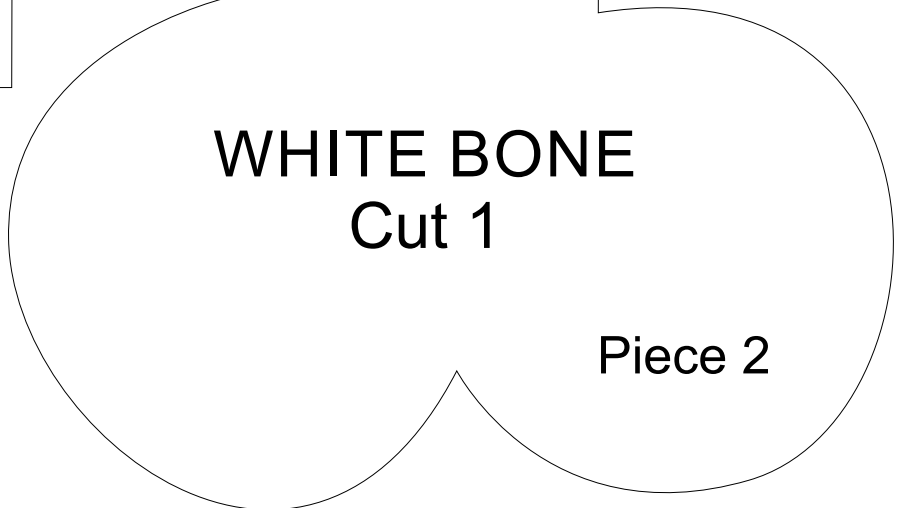

TEST
SQUARE

50mm x 50mm

THIS EDGE CONNECT TO PILLOW - LEAVE OPEN

WHITE EYE
CUT 2

BROWN NOSE
Cut 1

BROWN EAR
Cut 4

**LIGHT BROWN
EYE PATCH
CUT 1**

Piece 1

Piece 1

**DOG PILLOW
CUT 2**

SIDE C

SIDE A

Piece 2

SIDE C

SIDE B

SIDE A

Piece 3

SIDE D

○ DO NOT SEW BETWEEN THESE DOTS

SIDE B

Piece 4

SIDE D