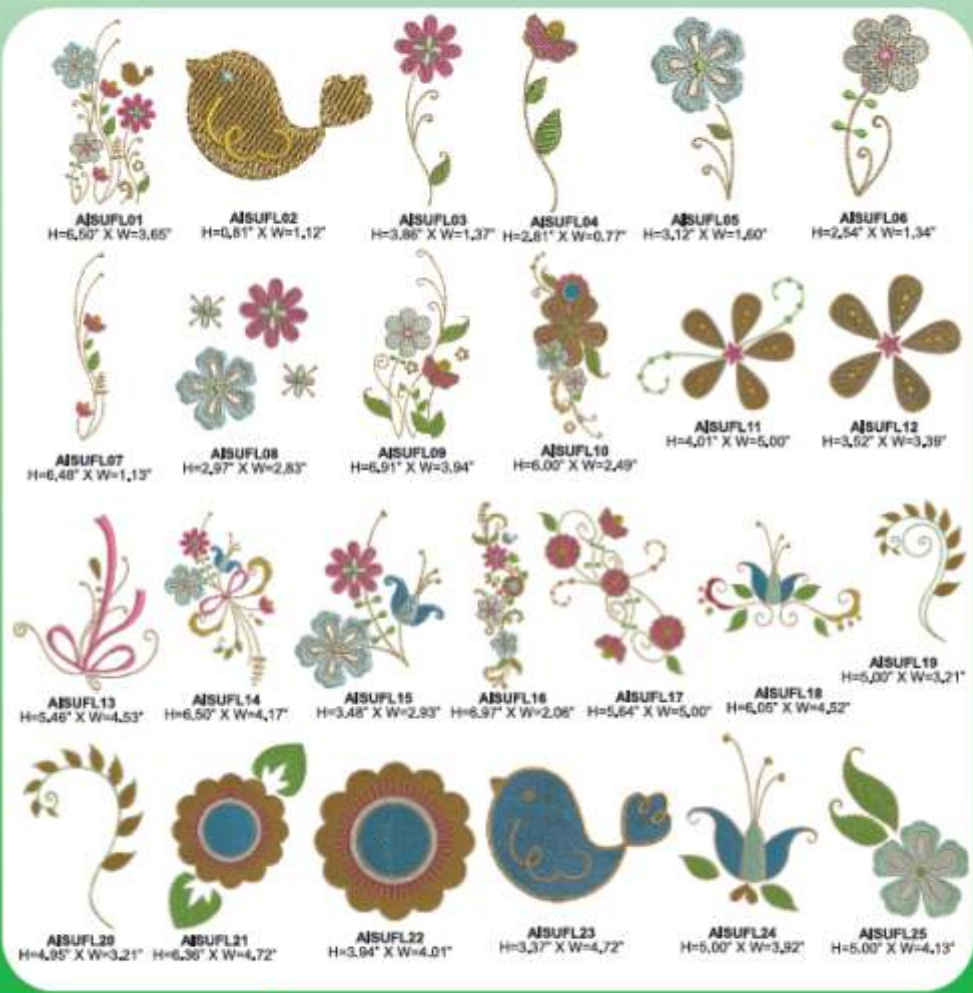

JD-SF1

25 Adorable Designs Included!

25 beautiful floral designs to adorn any project.

John Deer's Adorable Ideas

$59.95

Summer Floral 1

For 5"x7" through X-tra large hoop sizes

www.adorableideas.com

IMPORTANT: OPEN PACKAGES GOOD ONLY FOR EXCHANGE OF SAME DESIGN. PRICE RETURN WITHIN 14 DAYS OF PURCHASE. NO REFUND OR SUBSTITUTION OF OTHER MATERIALS.

COMPATIBLE WITH THE FOLLOWING HOUSEHOLD SEWING SYSTEMS: ARTIST (ART), DECO (DECOR), BROTHER (BABY LOCK (LITE), HUSQVARNA (VING) (LITE), ANNEKE (TEMA), HOKEM (LITE), SHARON (LITE), PRATT (FCS), PDM / HUSQVARNA (SINGER) (LITE), MC CO EXPANDED (LITE), HUSQVARNA (VING) / PRATT (LITE), TAJIMA (LITE), WELCOM (LITE).

Designs may not be available in all formats.

25 Adorable Designs Included!