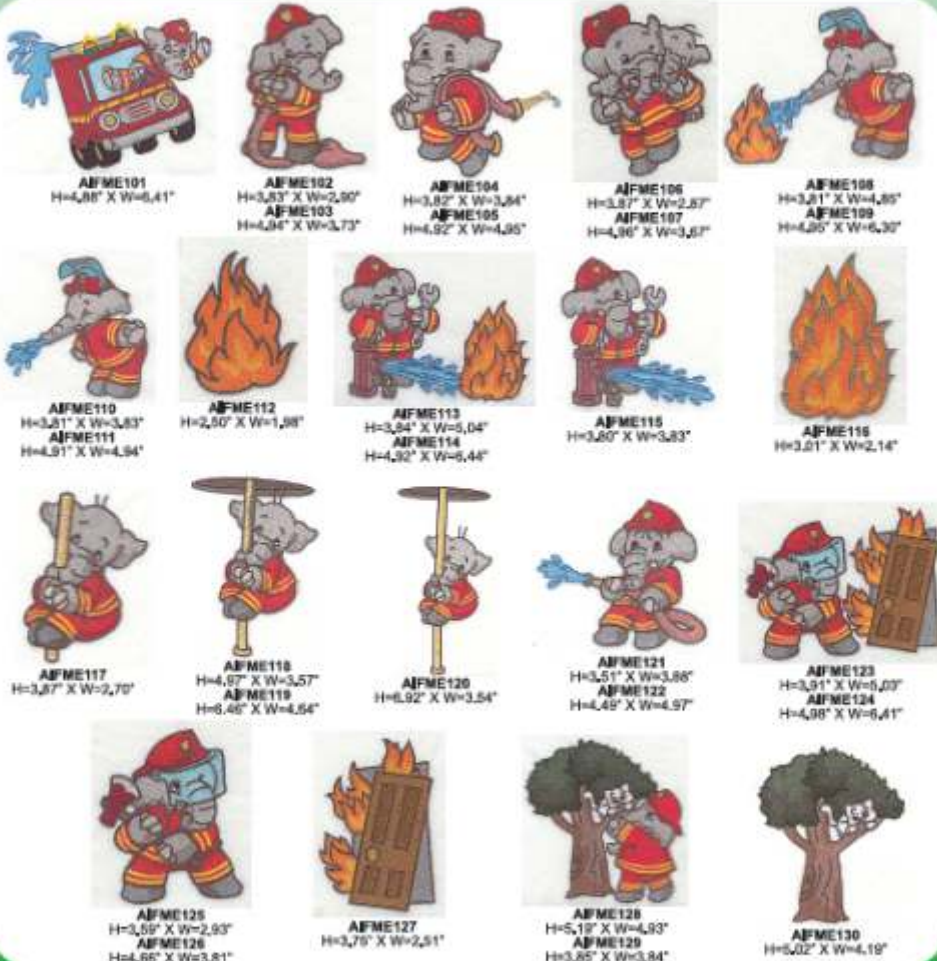

30 Adorable Designs Included!

These adorable Firemen Elephants are ready to save the day. They are sure to delight your little want to be fire fighters.

John Deer's
Adorable Ideas

Firemen Elephants

W.D. .EMB
resizeable
files included!

For 4"x4" through
5"x7" hoop sizes

www.adorableideas.com

IMPORTANT: OPEN PACKAGES CAREFULLY!
ONE YEAR EXCHANGE ON SAME DESIGN
PACK RETURN WITHIN 10 DAYS OF
PURCHASE. NO REFUND OR
SUBSTITUTIONS OF DESIGN MATERIALS.
DESIGNS MAY NOT BE AVAILABLE IN ALL MARKETS.

COMPATIBLE WITH THE FOLLOWING HOUSING/SEWING SYSTEMS:
PETER REITH, LOGO, BROTHERS / BABY LOCK, LEPS, HUSQVARNA / VIKING,
LUCK, JANOME / JUKA, KENMORE / SEW, JANYME / JEPY, PFAFF / PCOL,
POTEM / H. BROTHERMAN / BROTH, LOGO, SELLCO / EXHIBIT / LOGO, HUSQVARNA /
VIKING / PFAFF / LOGO, OLIMPA / LOGO, WILCOM / LOGO

www.clipartopolis.com

30 Adorable Designs Included!