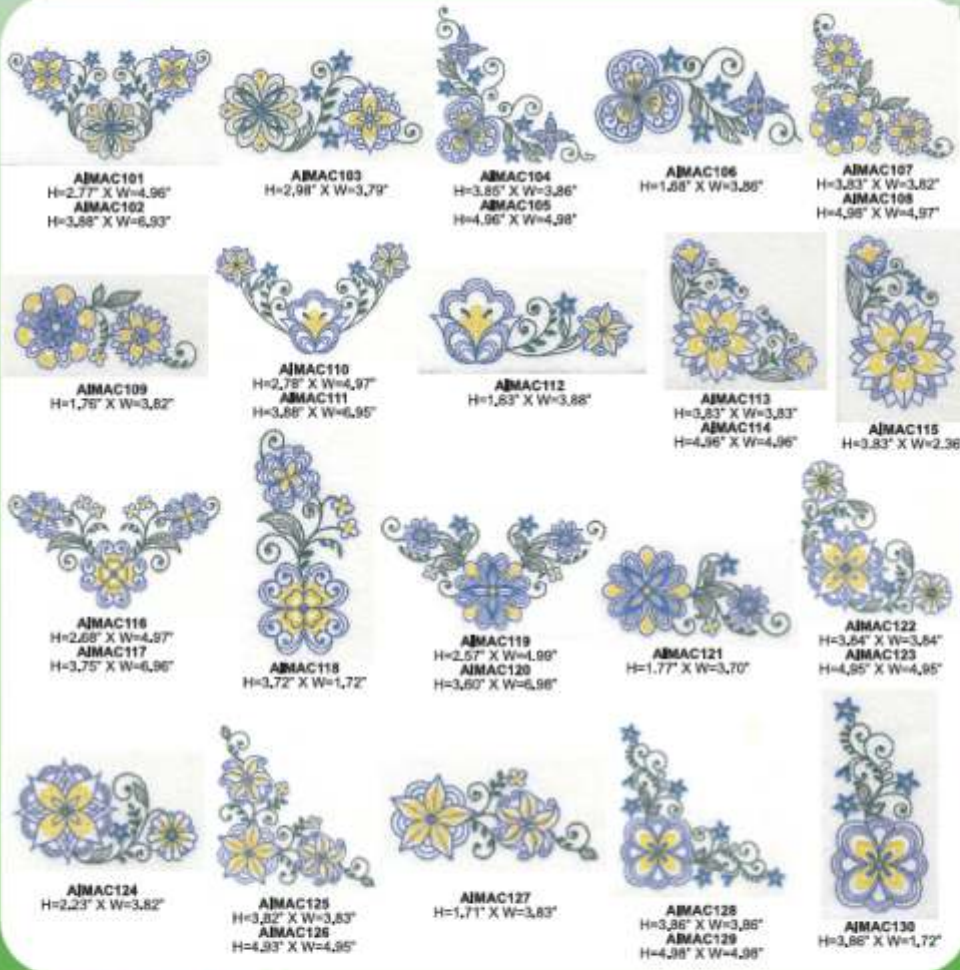

30 Adorable Designs Included!

These beautiful corner designs with dress up any outfit and add style to all your home decor.

John Deer's
Adorable Ideas

$59.95

Magnificent Corners

.EMB
resizeable
files included!

For 4"x4" through
5" x 7" hoop sizes

www.adorableideas.com

IMPORTANT: OPEN PACKAGES GOOD
ONLY FOR EXCHANGE OF SAME DESIGN
PACK RETURN WITHIN 10 DAYS OF
PURCHASE. NO REFUND OR
SUBSTITUTION OF OTHER MATERIALS.

www.designsitch.com

30 Adorable Designs Included!