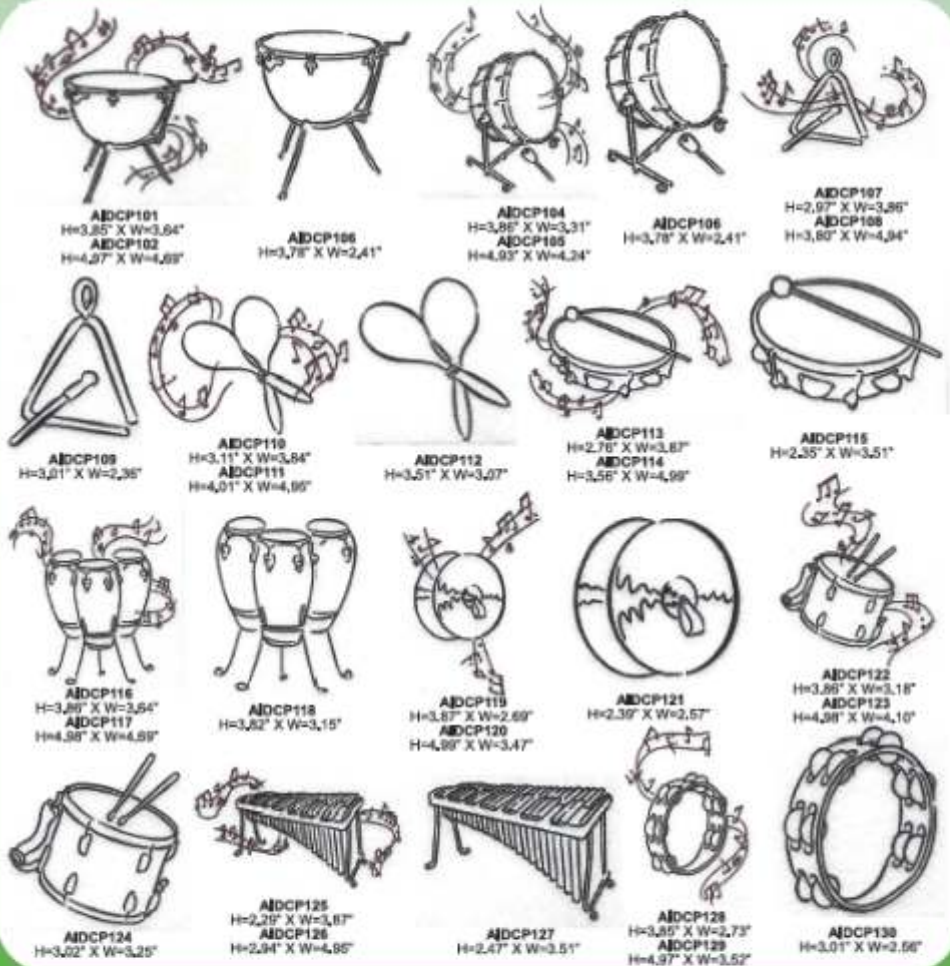

30 Adorable Designs Included!

For the percussionist or those who just sew to the beat of their own drum, these designs are for you.

John Deer's Adorable Ideas

$59.95

Decorative Percussion Instruments

.EMB
resizable
files included!

For 5"x7" through
X-tra large hoop sizes

www.adorableideas.com

www.partopolis.com

30 Adorable Designs Included!