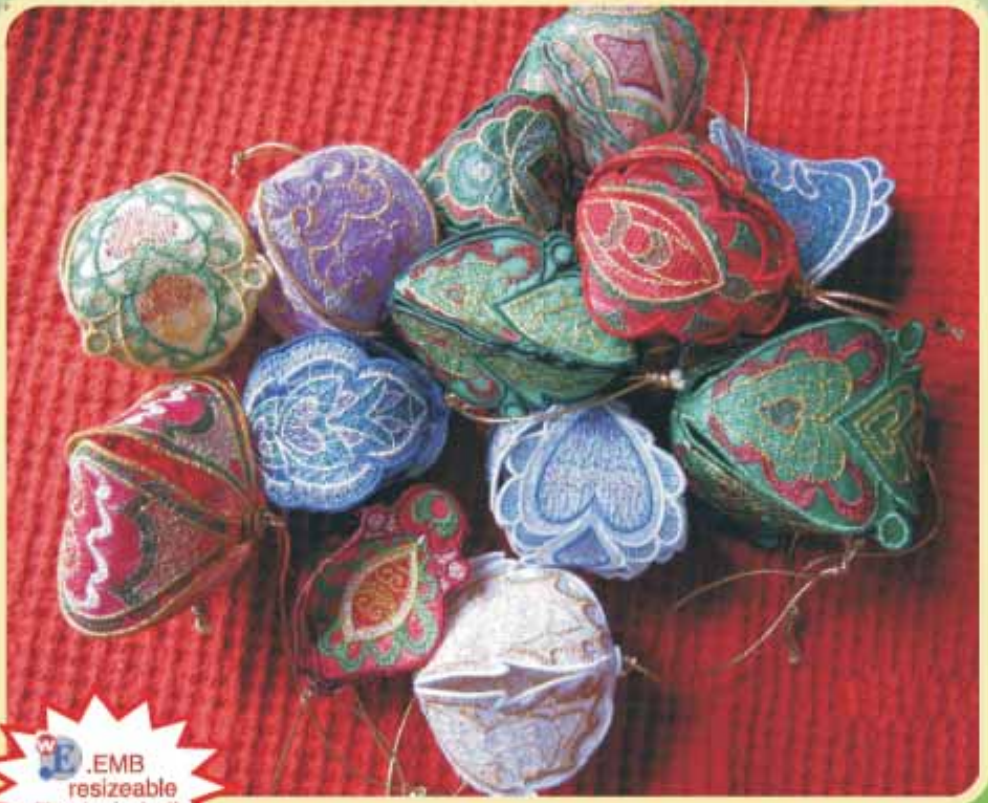

24 Adorable Designs Included!

Stunning In the Hoop Elegant Ornaments are quick and easy. Just sew out, trim, fold up and add a string, they are ready to hang on your tree. Tutorial included. 2 sizes of each one. Sizes indicated below are flat not folded.

For 5"x7" through
X-tra large hoop sizes

www.adorableideas.com

All designs may not be available in all formats.
Follow the link on the CD-ROM to receive the free www.clipartoon.com
EMB TRUESIZER program.

John Deer's
Adorable Ideas

$59.95

Elegant Ornaments

W B EMB
resizeable
files included!

24 Adorable Designs Included!