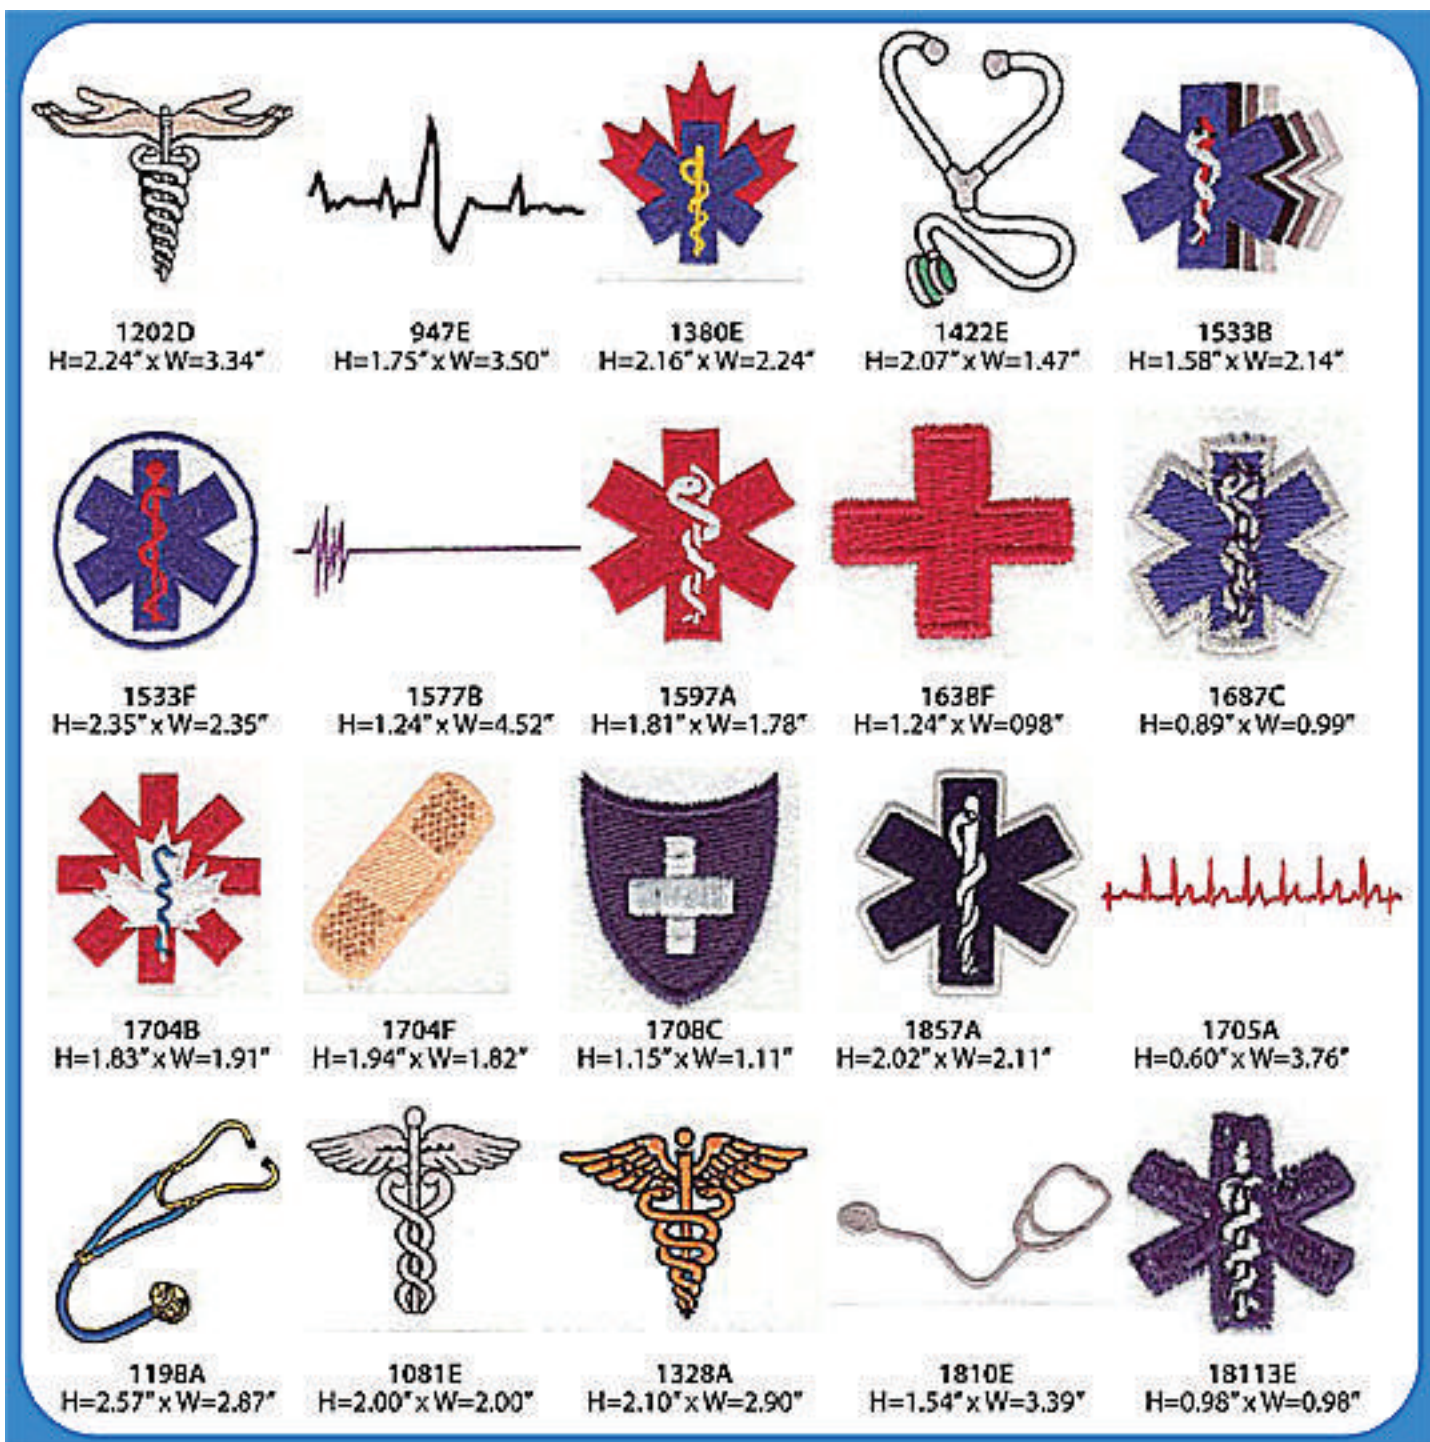

Medicine 1 - 20 designs