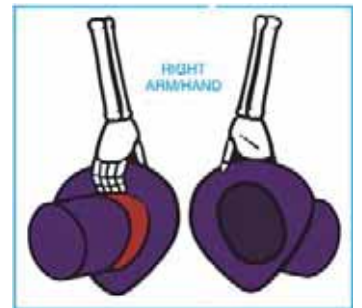

RIGHTARM2A H= 8.25" X W= 4.54"
RIGHTARM2B H= 8.25" X W= 4.54"