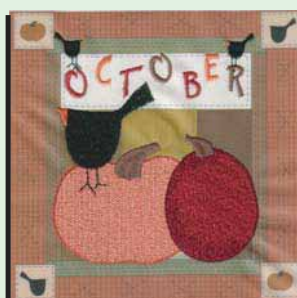

HSQSEP
H= 4.38" X W= 4.31"

HSQOCT
H= 4.62" X W= 4.05"

HSQNOV
H= 3.65" X W= 3.39"

HSQDEC
H= 4.51" X W= 4.51"

12 Adorable Designs + Stick n' Stitch JPG's Included!

For 5"x7"
through extra
large hoop
sizes

IMPORTANT: OPEN PACKAGES GOOD ONLY FOR EXCHANGE OF SAME DESIGN PACK RETURN WITHIN 10 DAYS OF PURCHASE. NO REFUND OR SUBSTITUTIONS OF OPENED MATERIALS.