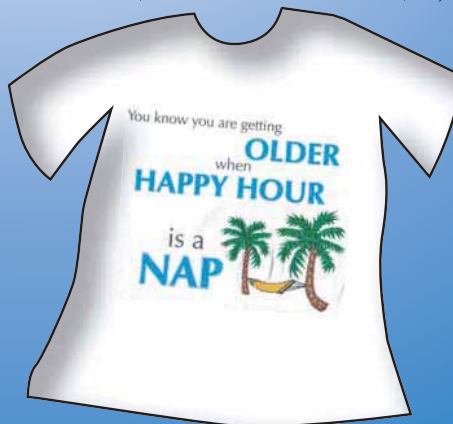

Embroidery Size:
H= 3.36" x W= 4.07"
Full Size:
H= 6.32" x W= 7.55"