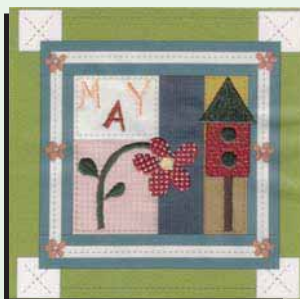

HSQMAY
H= 3.06" X W= 3.50"