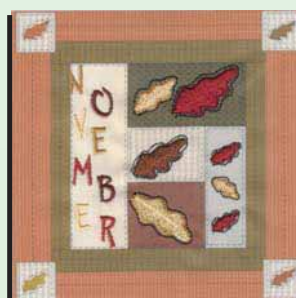

HSQSEP
H= 4.38" X W= 4.31"

HSQOCT
H= 4.62" X W= 4.05"

HSQNOV
H= 3.65" X W= 3.39"

HSQDEC
H= 4.51" X W= 4.51"

12 Adorable Designs + Stick n' Stitch JPG's Included!

For 5"x7"
through extra
large hoop
sizes

IMPORTANT: OPEN PACKAGES GOOD ONLY FOR EXCHANGE OF SAME DESIGN PACK RETURN WITHIN 10 DAYS OF PURCHASE. NO REFUND OR SUBSTITUTIONS OF OPENED MATERIALS.