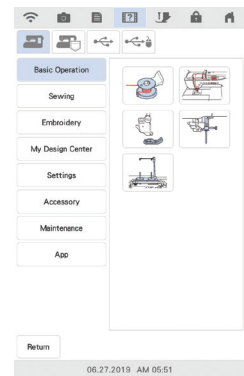

My Stitch Monitor Application

Monitor the progress of your embroidery and get alerts when it's time to change threads, when embroidery is finished, or when your machine needs attention, directly from your iOS or Android device.*

Auto Presser Foot Lift in Embroidery

The presser foot is lowered automatically in Embroidery Mode when the Start/Stop button is pressed.

Added Decorative Fill Options

Enjoy creating with six brand new fill patterns. Plus, choose between single stitch/lite or triple stitch/thick for all 36 decorative fill patterns.

Free Motion Needle Point Positioning Marker

See the location of your needle drop point when in free motion mode with the projected marker light.

Advanced Editing of Embroidery Letters

New multi-select function allows you to select and edit multiple letters at the same time.