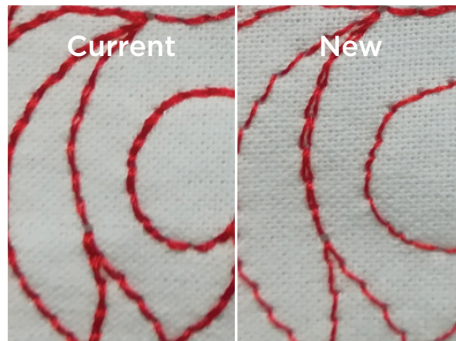

SOFTWARE UPGRADE FOR YOUR LUMINAIRE INNOV-ÍS XP1

With included tools to help inspire your innovative projects

Included 270 x 270mm Large Embroidery Hoop

Create large embroideries with
the included hoop.

Couching and Dual Couching Embroidery Kits

Includes couching embroidery foot, couching dual
feed foot, 2 yarn guides, threader,
and 40 couching patterns.

75 Included Embroidery Patterns

Including five embroidery patterns designed for the large 270 x 270mm hoop.

Auto Split Quilting Sash

Create beautiful sashing and border patterns sized perfectly for your quilt, now up to 300 x 300mm! Choose from 15 different motifs. Patterns are split automatically for your selected hoop. New tools make precise matching easy.

My Stitch Monitor Application

Monitor the progress of your embroidery and get alerts when it's time to change threads, when embroidery is finished, or when your machine needs attention, directly from your iOS or Android device.*