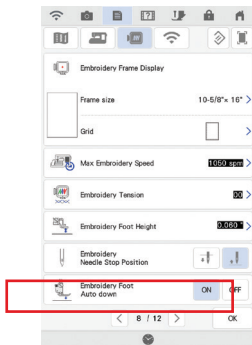

Auto Presser Foot Lift in Embroidery

The presser foot is lowered automatically in Embroidery Mode when the Start/Stop button is pressed.

Added Decorative Fill Options

Enjoy creating with six brand new fill patterns. Plus, choose between single stitch/lite or triple stitch/thick for all 36 decorative fill patterns.

Free Motion Needle Point Positioning Marker

See the location of your needle drop point when in free motion mode with the projected marker light.