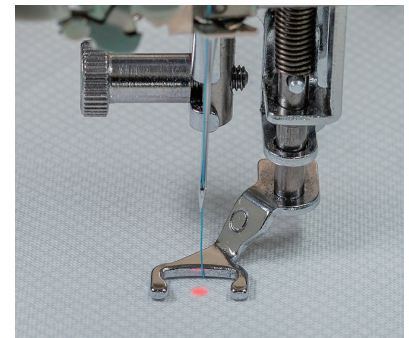

Includes couching embroidery foot, couching dual
feed foot, 2 yarn guides, threader,
and 40 couching patterns.

75 Included Embroidery Patterns

Including five embroidery patterns designed for the large 270 x 270mm hoop.

Auto Split Quilting Sash

Create beautiful sashing and border patterns sized perfectly for your quilt, now up to 300 x 300mm! Choose from 15 different motifs. Patterns are split automatically for your selected hoop. New tools make precise matching easy.

My Stitch Monitor Application

Monitor the progress of your embroidery and get alerts when it's time to change threads, when embroidery is finished, or when your machine needs attention, directly from your iOS or Android device.*

Free Motion Needle Point Positioning Marker

See the location of your needle drop point when in free motion mode with the projected marker light.

Advanced Editing of Embroidery Letters

New multi-select function allows you to select and edit multiple letters at the same time.